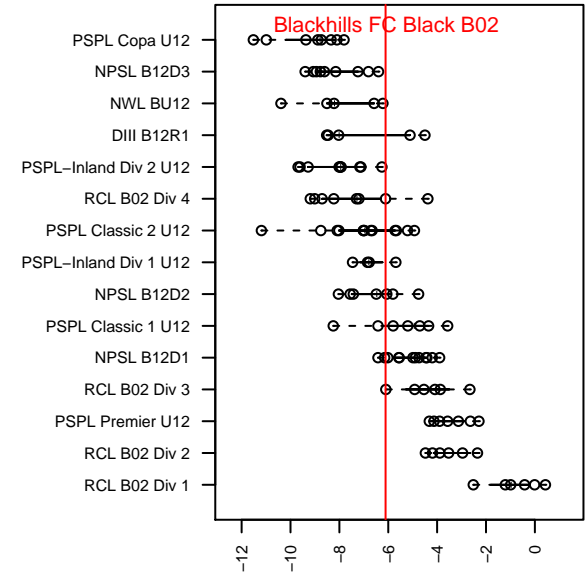

**attack and defense rating
relative to others at age
and all opponents in last 13 months**