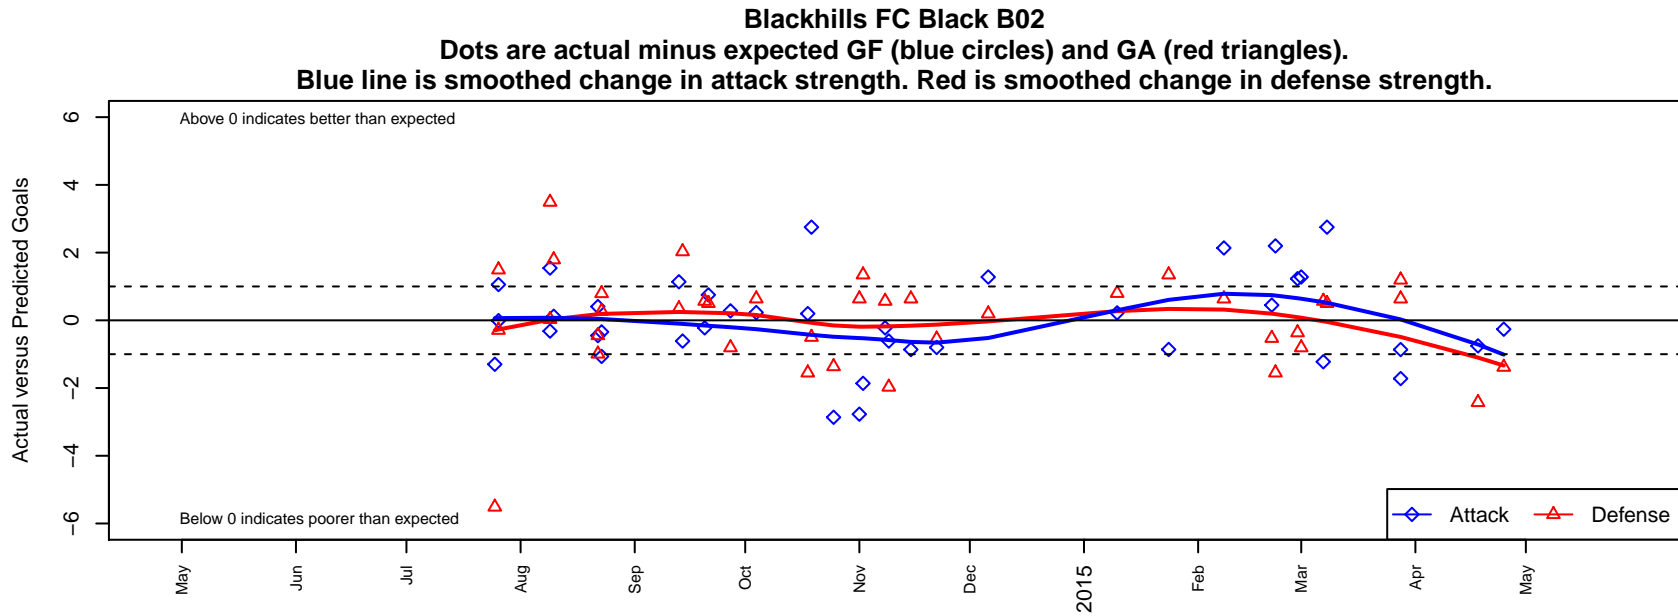

**attack and defense variance (black dot)
relative to other teams
and top 10 in region**

**attack and defense rating
relative to others at age
and all opponents in last 13 months**

Blackhills FC Black B02

Blackhills FC
Olympia, WA
B02 total strength=515
attack=0.53 defense=0.26
fall league = RCL B02 Div 4
spr league = Win RCL B02 Div 4

alt names used:
BLACKHILLS FC B 02 BLACK A (WA)
Blackhills FC Black [B02]
Blackhills FC B 02 Black A
Blackhills FC B 02 Black A
Blackhills FC B 02 Black A

Venues played:
2014 Sounders FC Cup BU12
2014 River Jam Samba U13
2014 REDAPT Cup Gold U12
2014 RCL B02 Div 4
2014 Win RCL B02 Div 4
2014 WYS Presidents Cup B02 Division 2